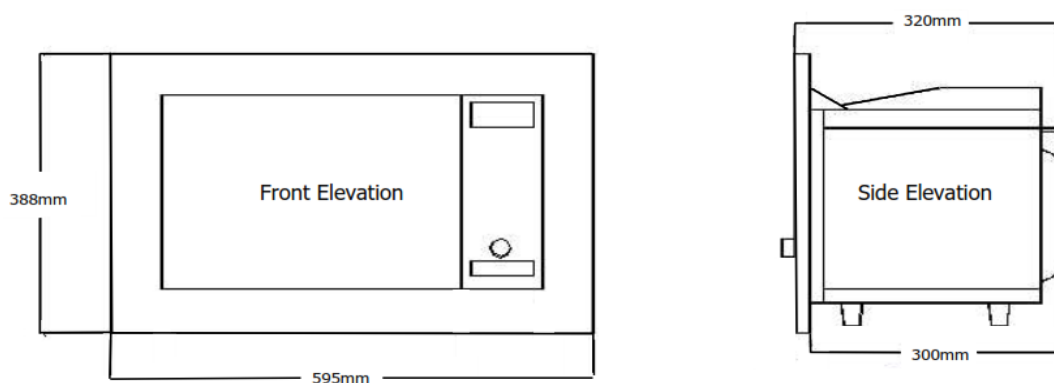

Appliance Data Sheet

Product Type	Microwave
Product Code	BM17LBS
	Product Description
	Microwave

Features / Specification

Barcode	8422248609517
Colour	Silver/Black
Capacity	17L
Microwave Power	700W
Grill Power	1000W
LED Display	Yes (Red)
Auto Cooking Programmes	Yes
Defrost	Yes
Glass Turntable Diameter	245mm
Quick Start	Yes
Child Safety Lock	Yes
Push Button Door Release	Yes
Combination cooking	Yes

Dimensions & Technical Information

Product Dimensions width x depth x height	595 X 320 X 388 mm
Installed Depth	300mm
Packed Dimensions width x depth x height	650 X 404 X 445 mm
Product Weight (kg)	14